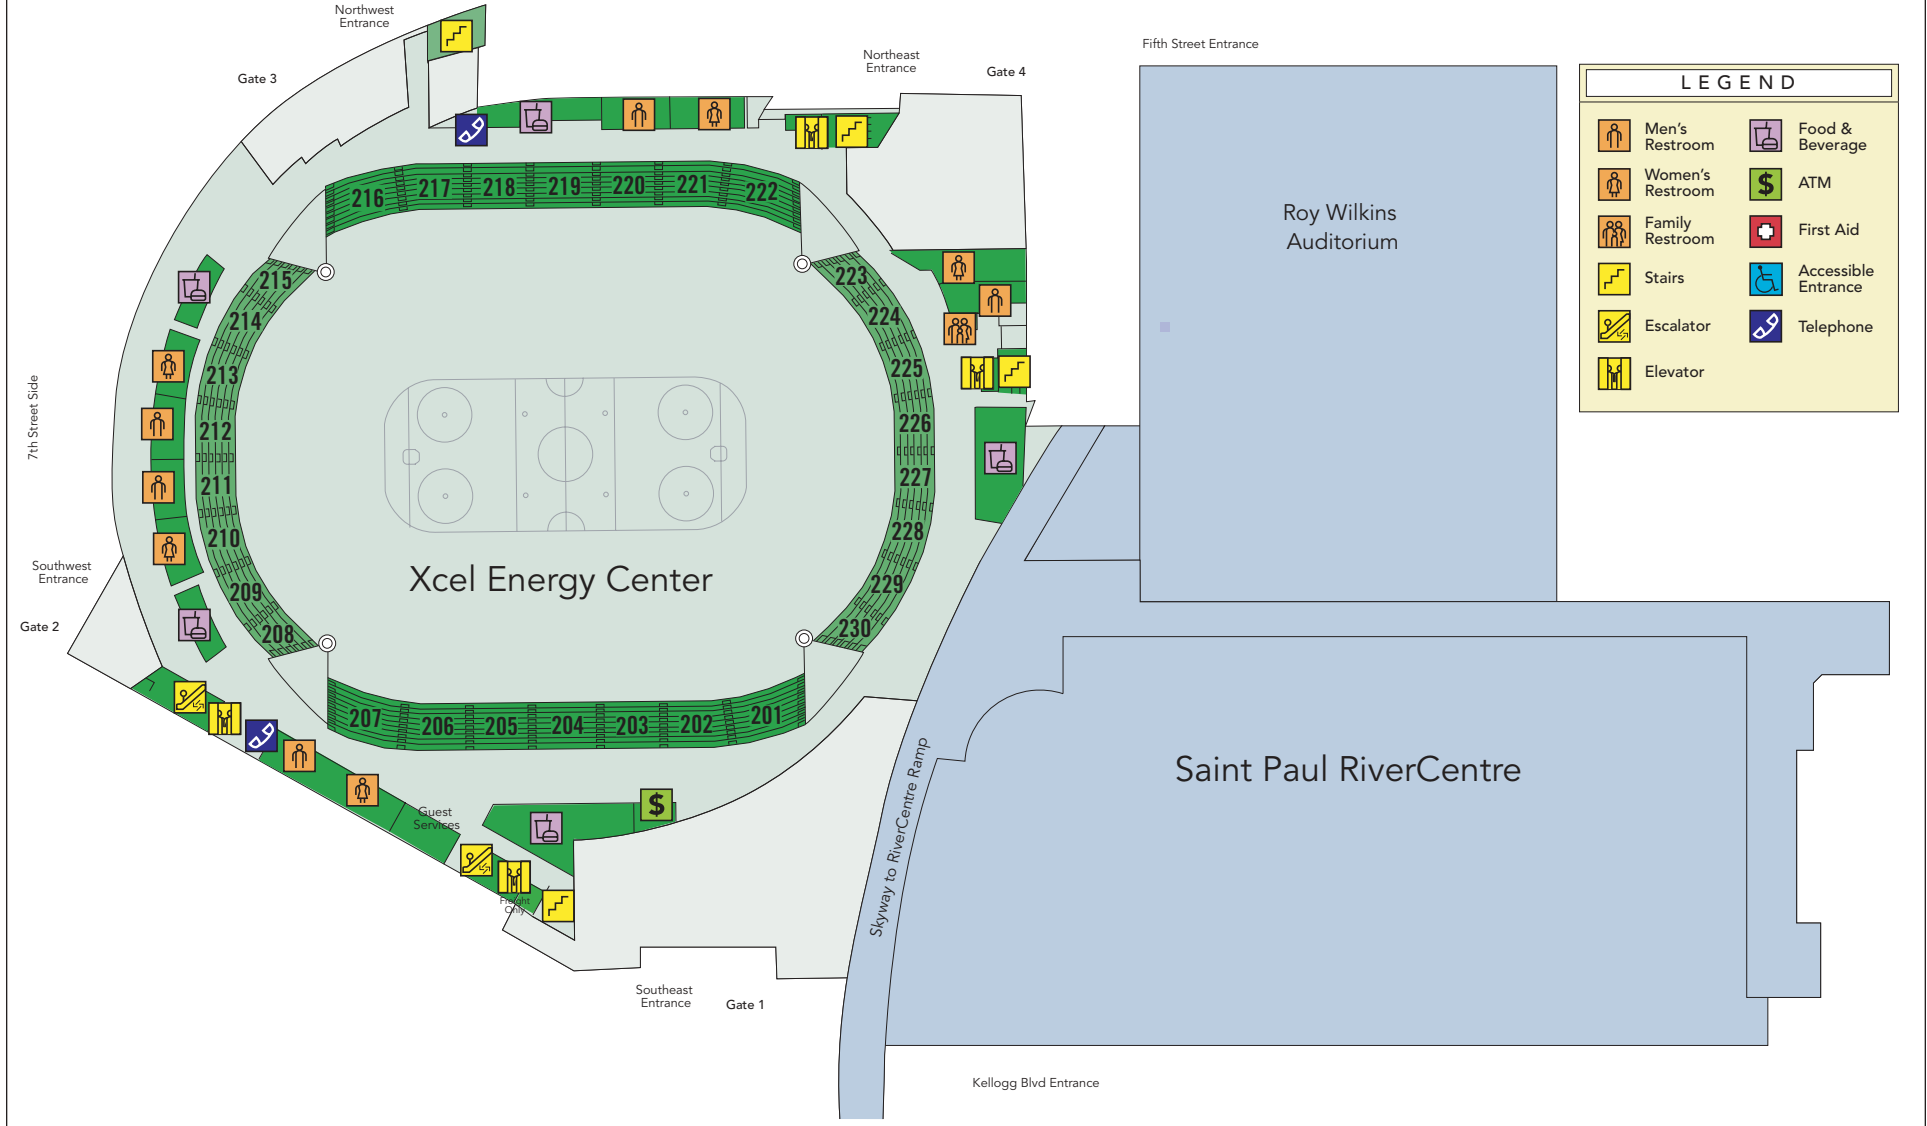

Xcel Energy Center — Upper Level

LEGEND			
	Men's Restroom		Food & Beverage
	Women's Restroom		ATM
	Family Restroom		First Aid
	Stairs		Accessible Entrance
	Escalator		Telephone
	Elevator		

175 Kellogg Boulevard, Saint Paul, Minnesota 55102 Phone 651-265-4800 Fax 651-265-4899
www.rivercentre.org www.xcelenergycenter.com