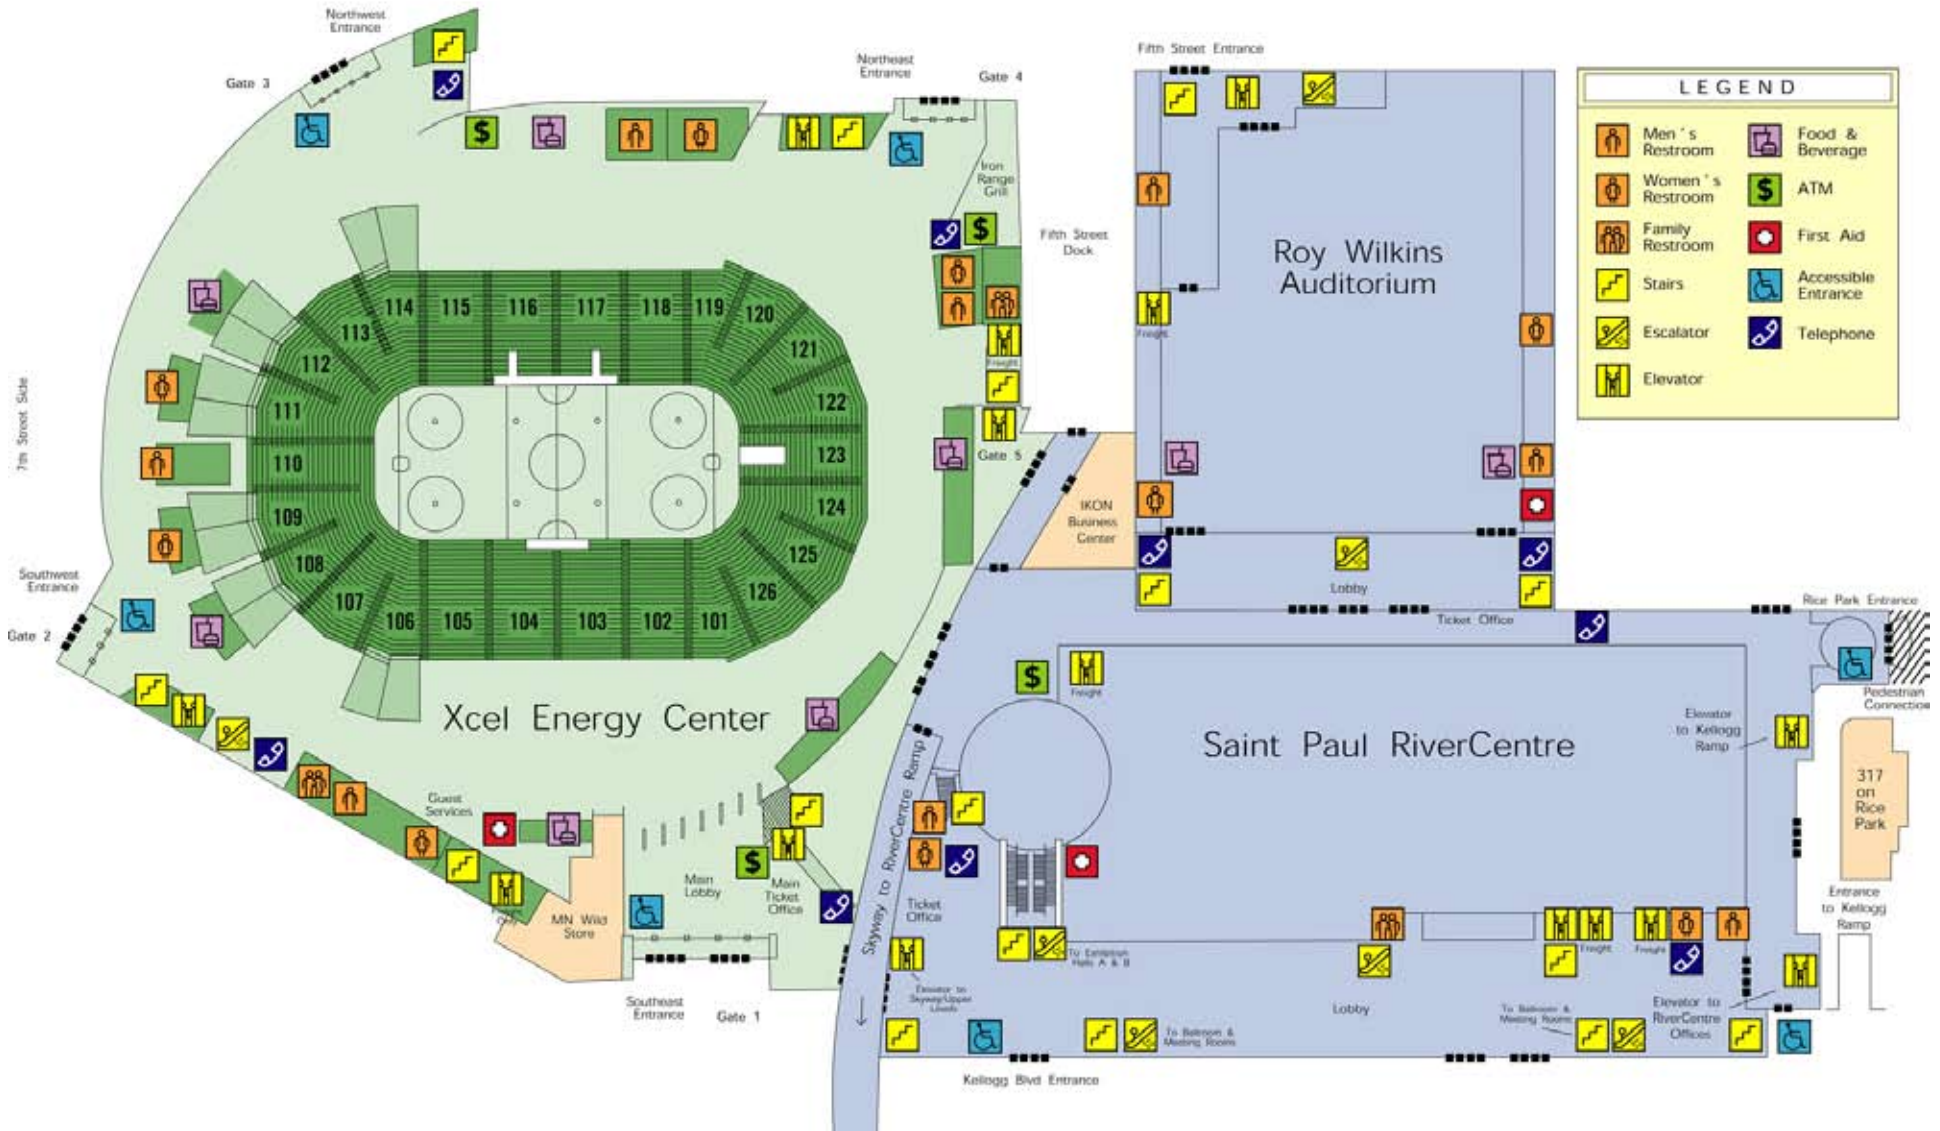

LOWER LEVEL

STREET LEVEL

UPPER LEVEL

Saint Paul RiverCentre – Lower Level

LOWER LEVEL

Saint Paul RiverCentre and Xcel Energy Center – Street Level

STREET LEVEL

Saint Paul RiverCentre – Upper Level

UPPER LEVEL