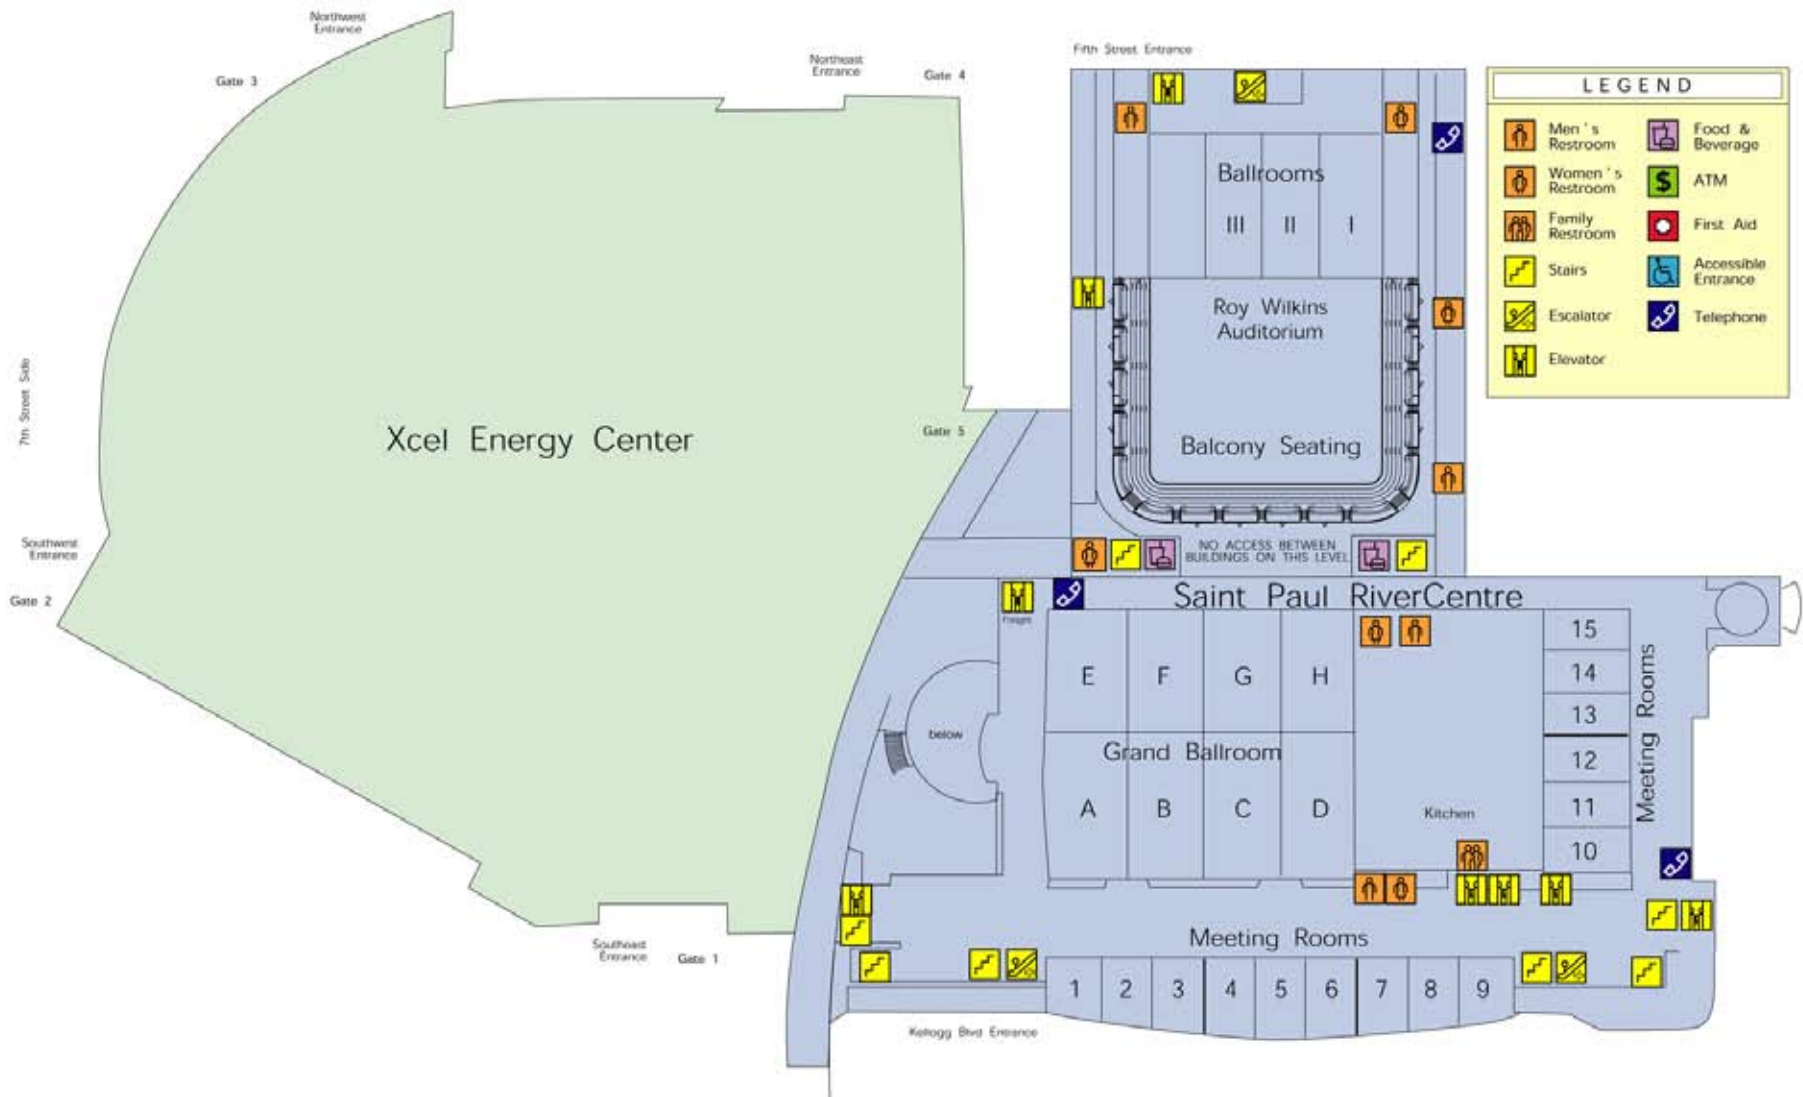

LOWER LEVEL

STREET LEVEL

UPPER LEVEL

Saint Paul RiverCentre – Lower Level

LOWER LEVEL

Saint Paul RiverCentre and Xcel Energy Center – Street Level

STREET LEVEL

Saint Paul RiverCentre – Upper Level

UPPER LEVEL