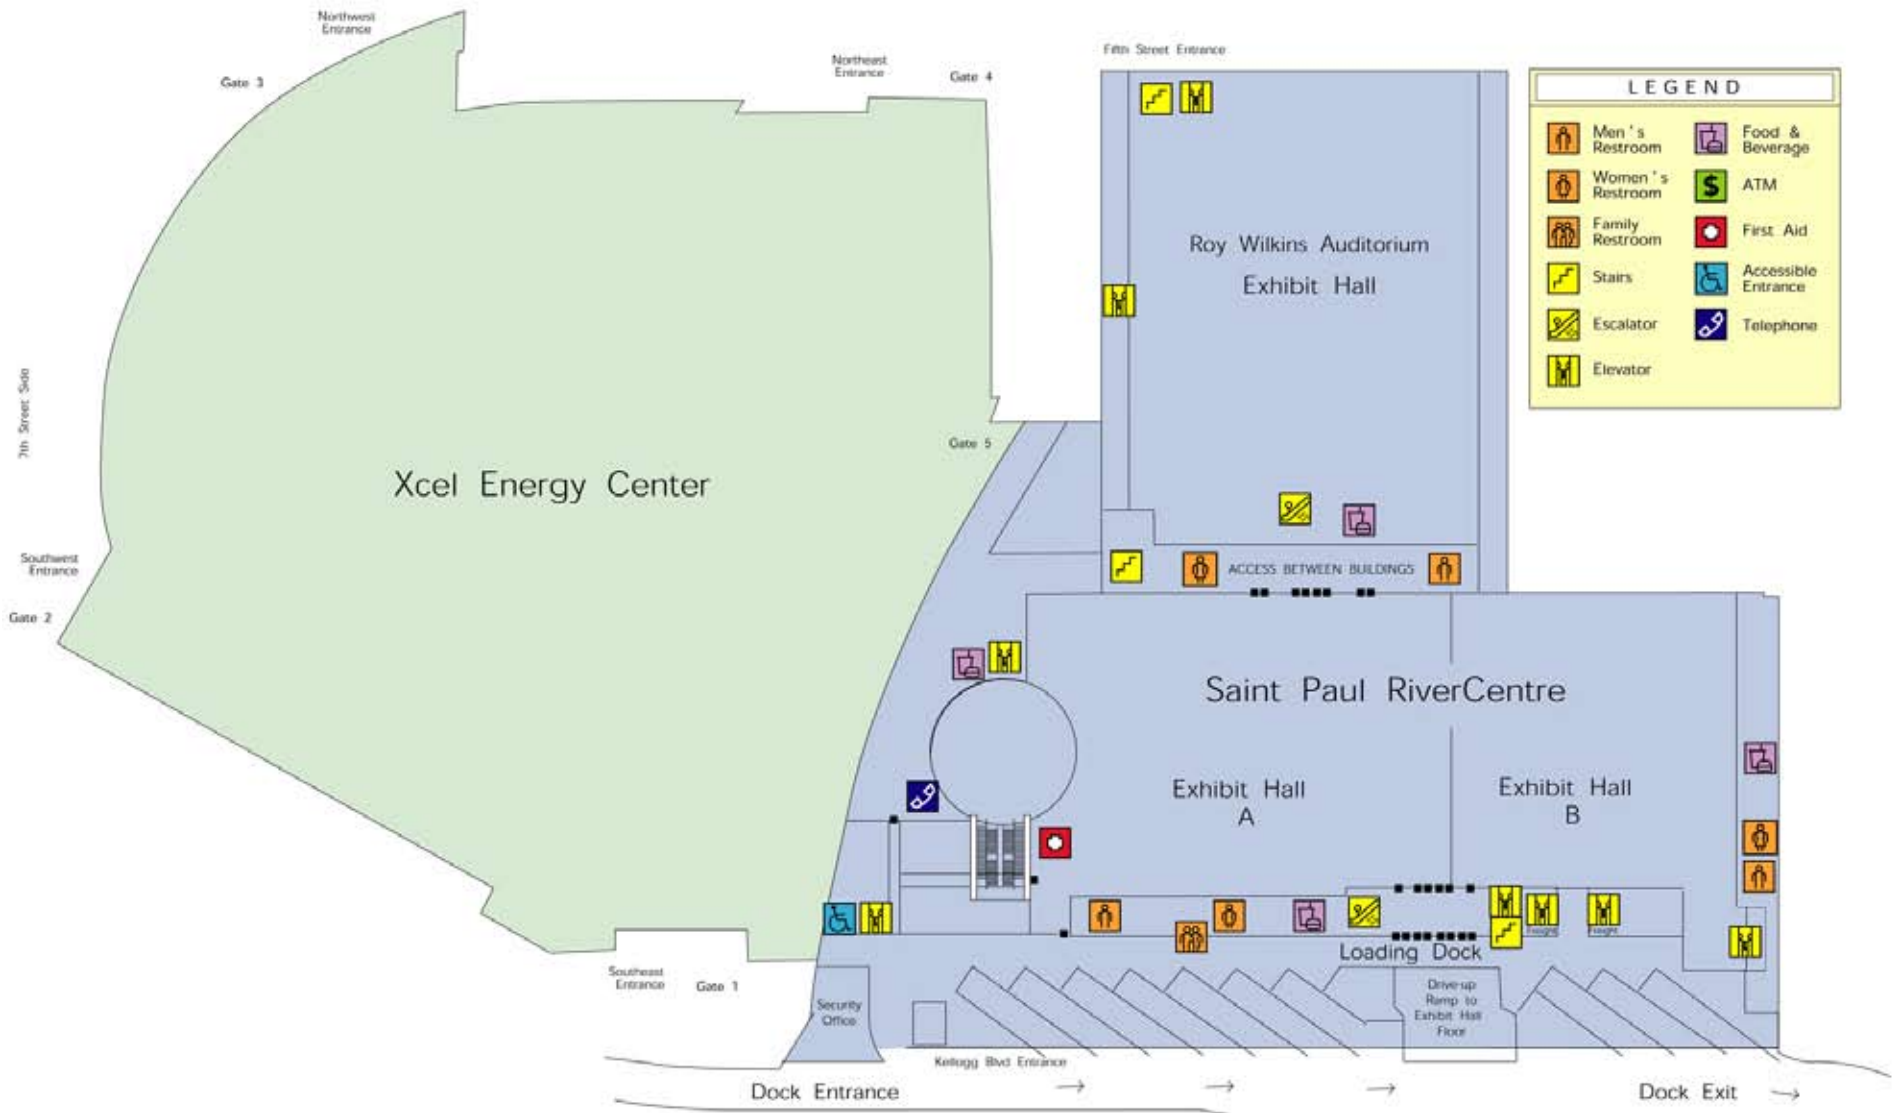

LOWER LEVEL

STREET LEVEL

UPPER LEVEL

Saint Paul RiverCentre – Lower Level

LOWER LEVEL

Saint Paul RiverCentre and Xcel Energy Center – Street Level

STREET LEVEL

Saint Paul RiverCentre – Upper Level

UPPER LEVEL